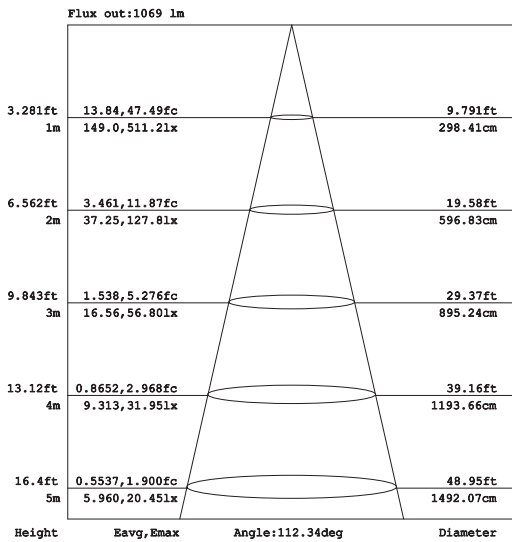

Xara PIR 18W

El. nr. 3253738

Betek Xara

This luminaire contains built-in LED Lamps.

A++
A+ **A**
~~**B**~~
~~**C**~~
~~**D**~~
~~**E**~~

The lamps cannot be changed in the luminaire.

874/2012

Spending: AC100-240V 50/60Hz
 Total effekt: 18W
 Effekt lyskilde: 17.7W
 Ra: RA>80
 Fargetemperatur: 2700K/3300K/4000K
 Levetid: 50000t
 Materiale: Alu+PC
 Garanti: 5 år
 Dimbar: Nei

Elnummer	Watt [W]	Lumen [lm]	LED Type	Mål [DxH mm]
3253738	18	1440	SMD	220x18.8