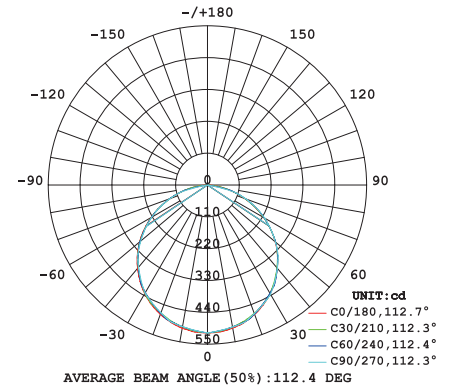

Xara PIR 18W

El. nr. 3253738

Betek Xara

This luminaire contains built-in LED Lamps.

A++
A+ **A**
~~**B**~~
~~**C**~~
~~**D**~~
~~**E**~~

The lamps cannot be changed in the luminaire.

874/2012

Spending: AC100-240V 50/60Hz
 Total effekt: 18W
 Effekt lyskilde: 17.7W
 Ra: RA>80
 Fargetemperatur: 2700K/3300K/4000K
 Levetid: 50000t
 Materiale: Alu+PC
 Garanti: 5 år
 Dimbar: Nei

Elnummer	Watt [W]	Lumen [lm]	LED Type	Mål [DxH mm]
3253738	18	1440	SMD	220x18.8